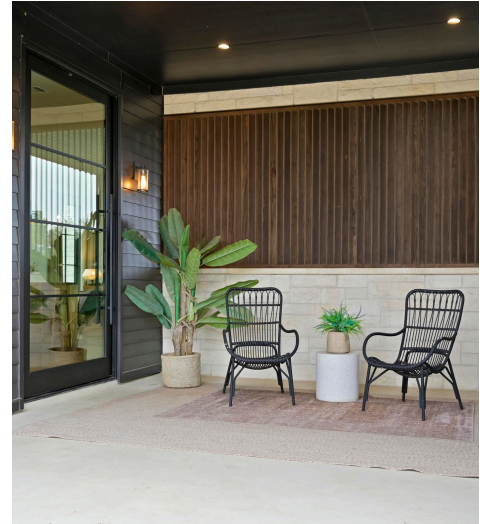

217 Terra Scena Trail  
Dripping Springs, TX 78620

See online or with your mobile device:  
<https://217terrascenatrail.mls.tours>

**TWIST  
TOURS**

Floor Plan Created by Cubicasa App. Measurements Deemed Highly Reliable But Not Guaranteed.