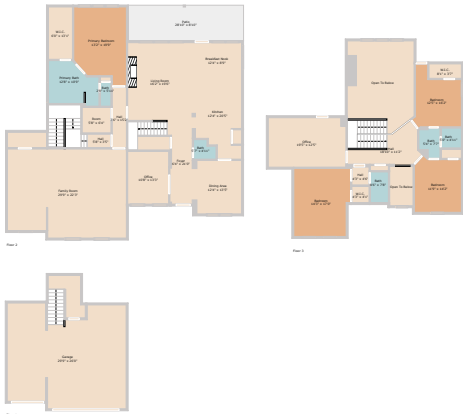

**TWIST
TOURS**