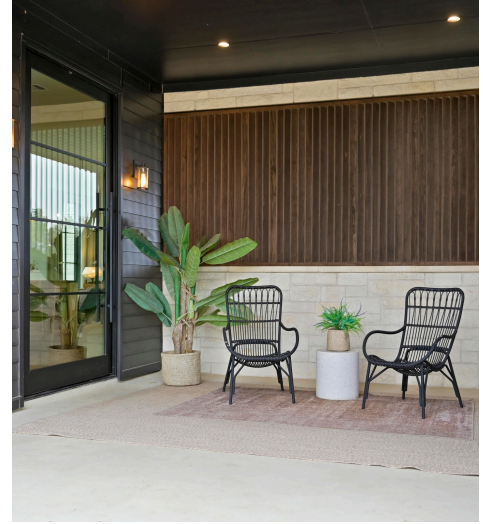

217 Terra Scena Trail
Dripping Springs, TX 78620

See online or with your mobile device:
<https://217terrascenatrail.mls.tours>

**TWIST
TOURS**

Floor Plan Created by Cubicasa App. Measurements Deemed Highly Reliable But Not Guaranteed.