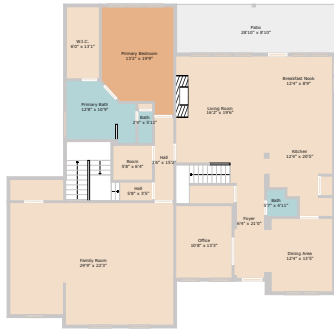

**TWIST
TOURS**