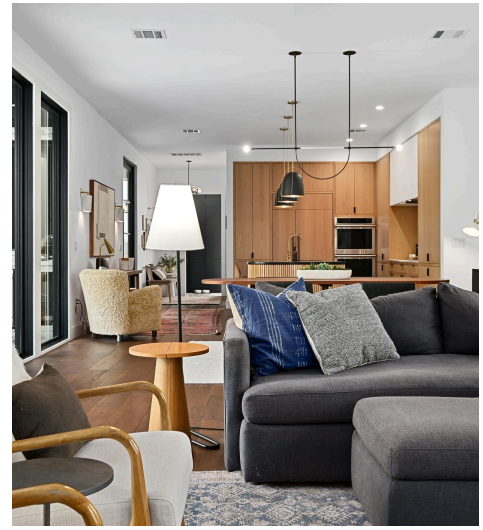

Reinae Kessler

Broker Owner

📞 512.983.8556

✉️ reinae@austinhomegirlsrealty.com

🌐 <http://www.AustinHomeGirlsRealty.com>

AUSTIN HOME
GIRLS
REALTY

© 2025 TBD. All rights reserved. This floor plan is an approximation of existing structures and features and is provided for convenience only with the permission of the seller. All measurements are approximate and not guaranteed to be exact or to scale. Buyer should confirm measurements using their own sources.