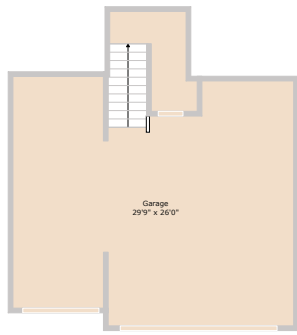

**TWIST
TOURS**