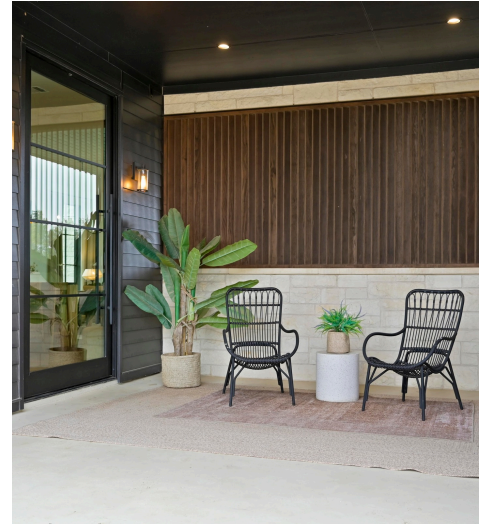

217 Terra Scena Trail
Dripping Springs, TX 78620

See online or with your mobile device:
<https://217terrascenatrail.mls.tours>

**TWIST
TOURS**

Floor Plan Created By Calixto App. Measurements Deemed Highly Reliable But Not Guaranteed.