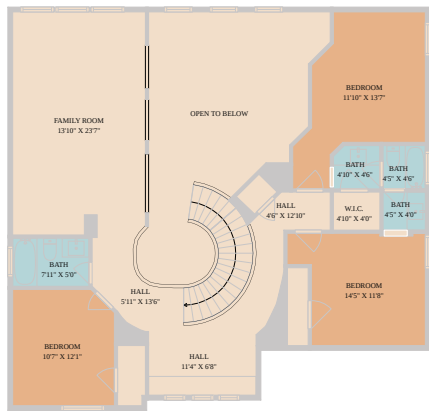

TWIST TOURS