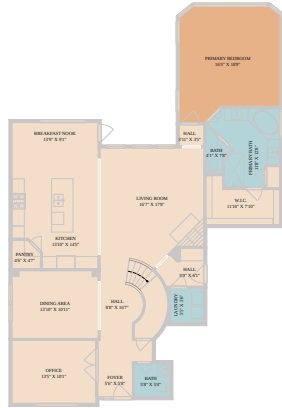

TWIST TOURS