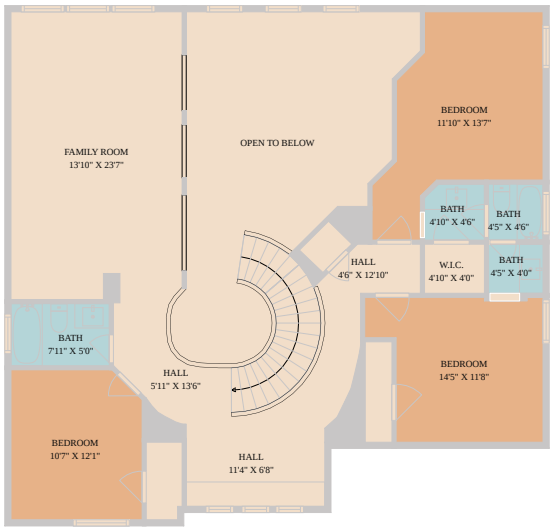

TWIST TOURS