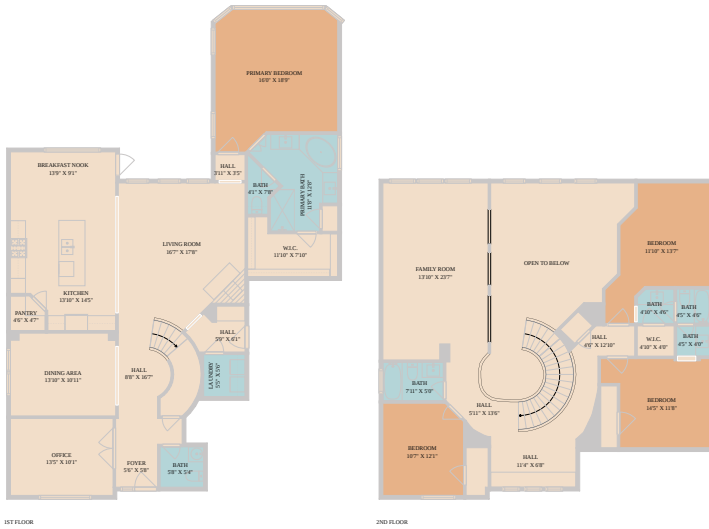

TWIST TOURS