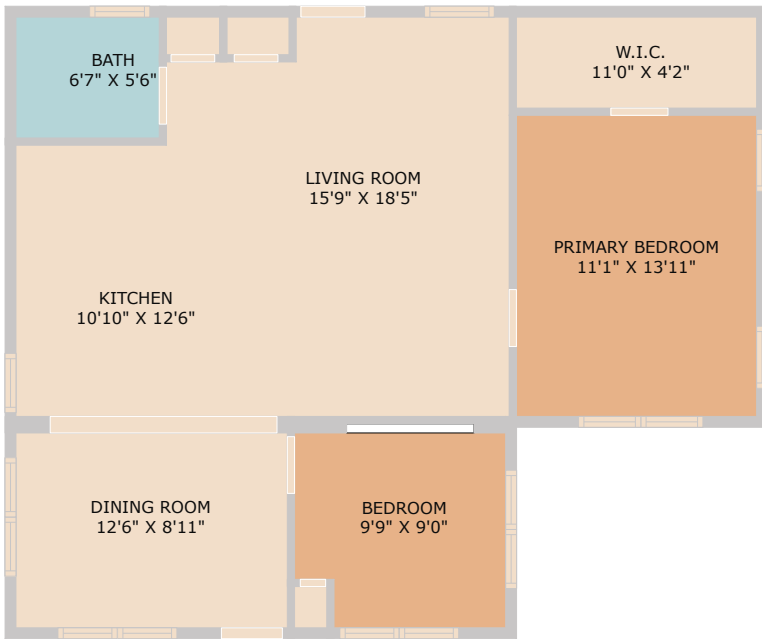

**TWIST
TOURS**

© 2025 TBD. All rights reserved. This floor plan is an approximation of existing structures and features and is provided for convenience only with the permission of the seller. All measurements are approximate and not guaranteed to be exact or to scale. Buyer should confirm measurements using their own sources.