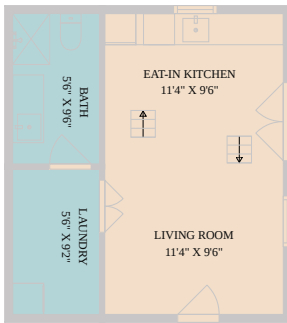

1ST FLOOR

**TWIST
TOURS**