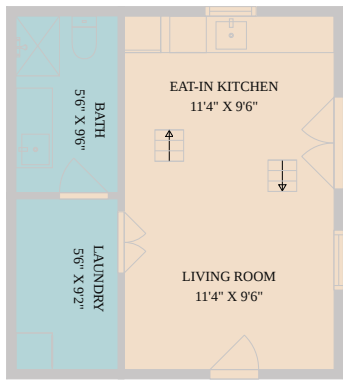

**TWIST
TOURS**