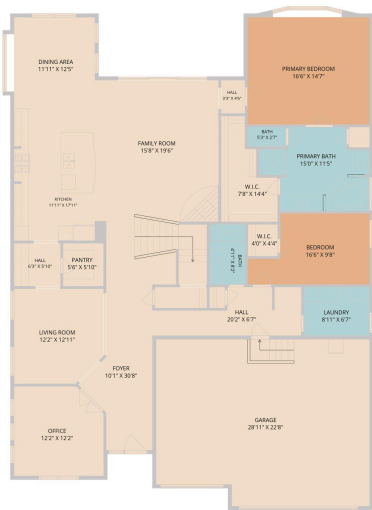

TWIST TOURS

TWIST TOURS

TWIST TOURS

© 2026 331 Enterprises, LLC. All rights reserved. This floor plan is an approximation of existing structures and features and is provided for convenience only with the permission of the seller. All measurements are approximate and not guaranteed to be exact or to scale. Buyer should confirm measurements using their own sources.