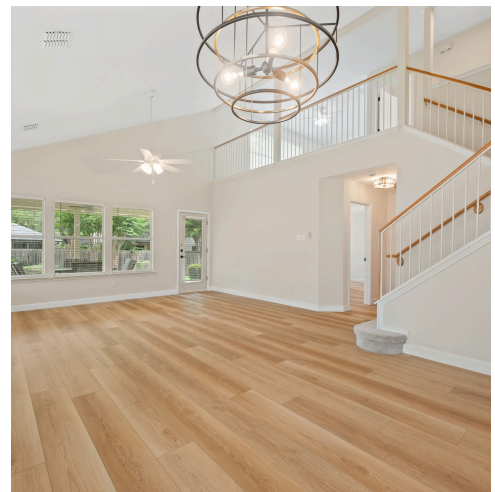

12809 Council Bluff Drive
Austin, TX 78727

THE DOMAIN

See online or with your mobile device:
<https://12809councilbluffdrive.mls.tours>