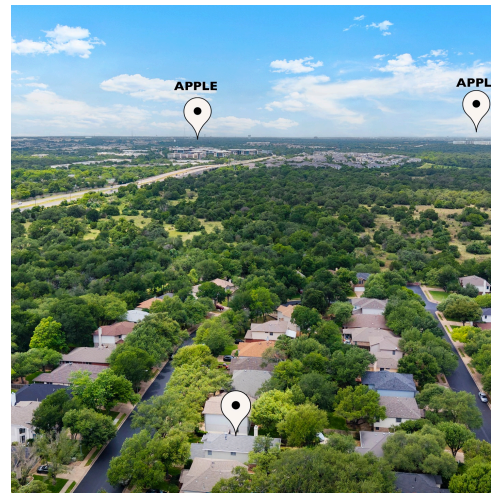

12809 Council Bluff Drive
Austin, TX 78727

THE DOMAIN

See online or with your mobile device:
<https://12809councilbluffdrive.mls.tours>

TWIST TOURS

Floor Plan Created By Cubicoolz App. Measurements Deemed Highly Reliable But Not Guaranteed.

TWIST TOURS

Floor Plan Created By Cubicoolz App. Measurements Deemed Highly Reliable But Not Guaranteed.

TWIST TOURS

Floor Plan Created By Cubicoolz App. Measurements Deemed Highly Reliable But Not Guaranteed.