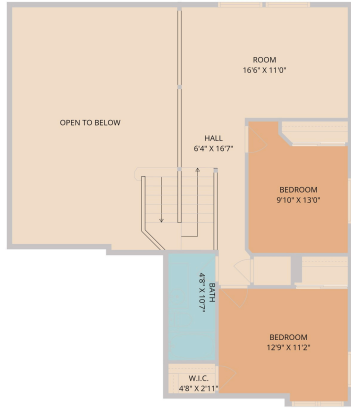

TWIST TOURS