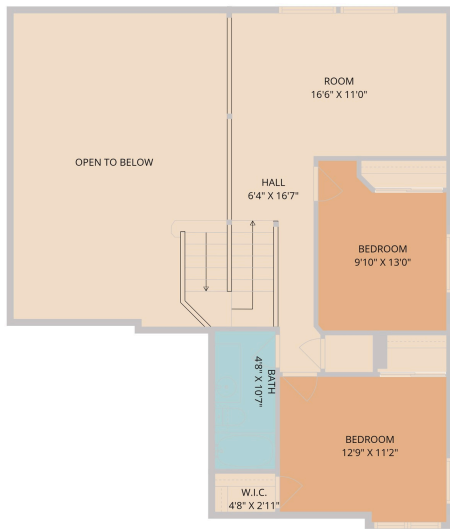

TWIST TOURS