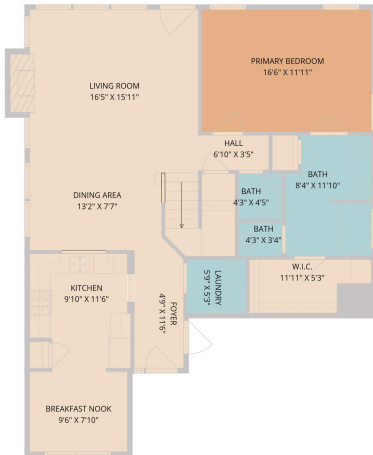

TWIST TOURS