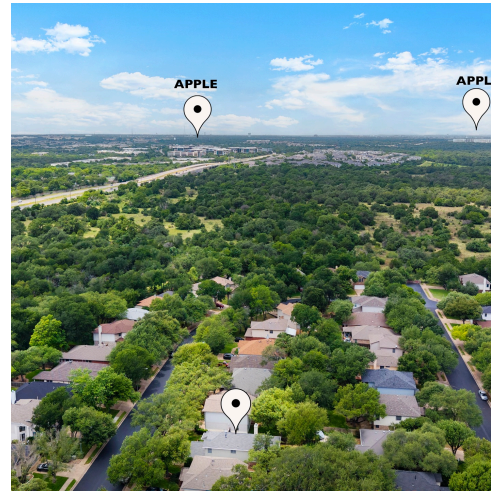

12809 Council Bluff Drive
Austin, TX 78727

THE DOMAIN

See online or with your mobile device:
<https://12809councilbluffdrive.mls.tours>

TWIST TOURS

Floor Plan Created by Cubicasa App. Measurements Deemed Highly Reliable But Not Guaranteed.