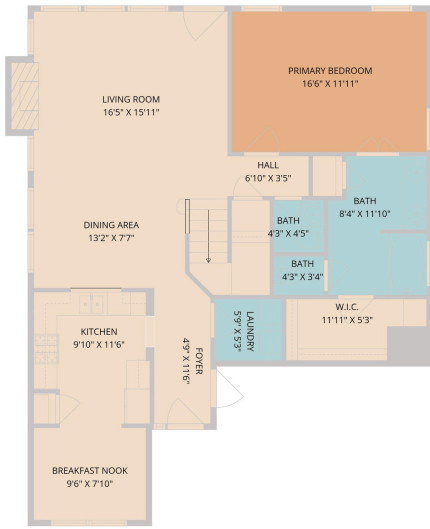

TWIST TOURS

TWIST TOURS

1ST FLOOR

2ND FLOOR

TWIST TOURS

© 2026 331 Enterprises, LLC. All rights reserved. This floor plan is an approximation of existing structures and features and is provided for convenience only with the permission of the seller. All measurements are approximate and not guaranteed to be exact or to scale. Buyer should confirm measurements using their own sources.