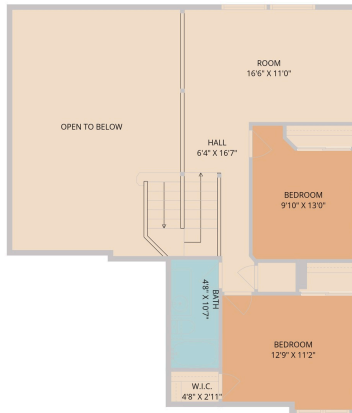

1ST FLOOR

2ND FLOOR