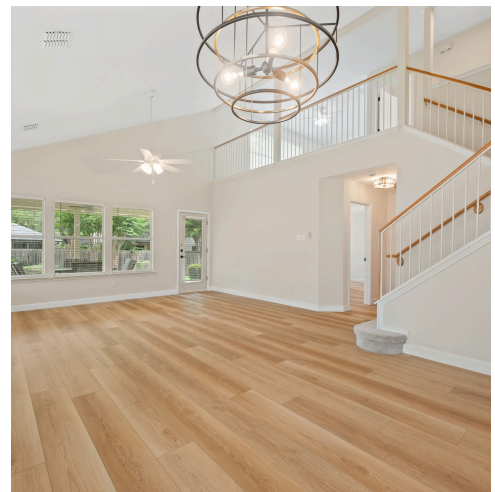

12809 Council Bluff Drive
Austin, TX 78727

THE DOMAIN

See online or with your mobile device:
<https://12809councilbluffdrive.mls.tours>

TWIST TOURS

Floor Plan Created by Cubicasa App. Measurements Deemed Highly Reliable But Not Guaranteed.