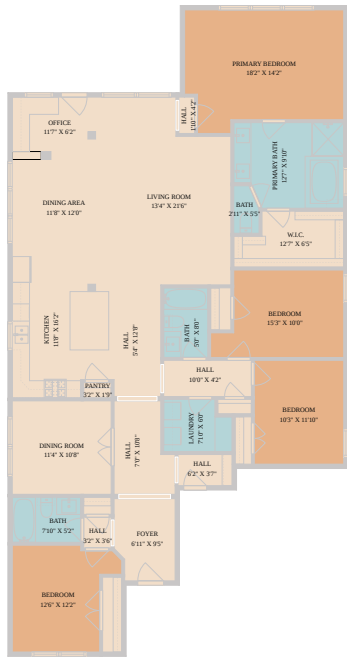

**TWIST
TOURS**

© 2026 331 Enterprises, LLC. All rights reserved. This floor plan is an approximation of existing structures and features and is provided for convenience only with the permission of the seller. All measurements are approximate and not guaranteed to be exact or to scale. Buyer should confirm measurements using their own sources.