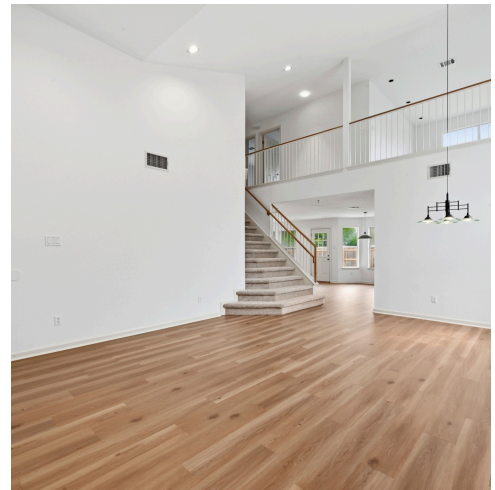

3629 Ruby Red Drive
Austin, TX 78728

See online or with your mobile device:
<https://3629rubyreddrive.mls.tours>

Brandy Quarles

MBA, PMP, BROKER, REALTOR

📞 512-789-3111

✉ BrandyToTheRescue@gmail.com

🌐 www.har.com/brandytotherescue