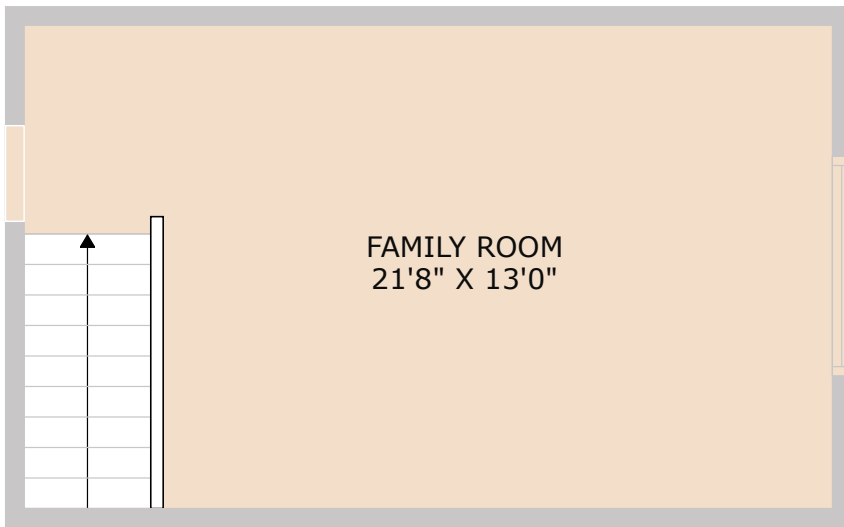

TWIST TOURS

TWIST TOURS