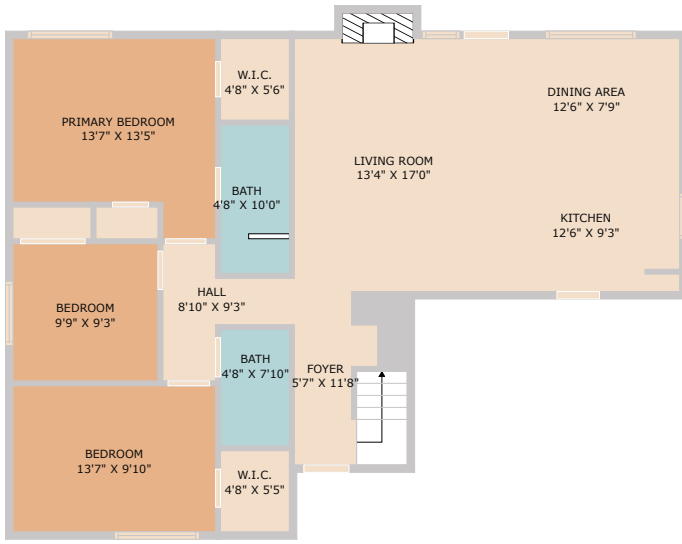

TWIST TOURS

TWIST TOURS

TWIST TOURS

© 2025 TBD. All rights reserved. This floor plan is an approximation of existing structures and features and is provided for convenience only with the permission of the seller. All measurements are approximate and not guaranteed to be exact or to scale. Buyer should perform measurements using their own sources.