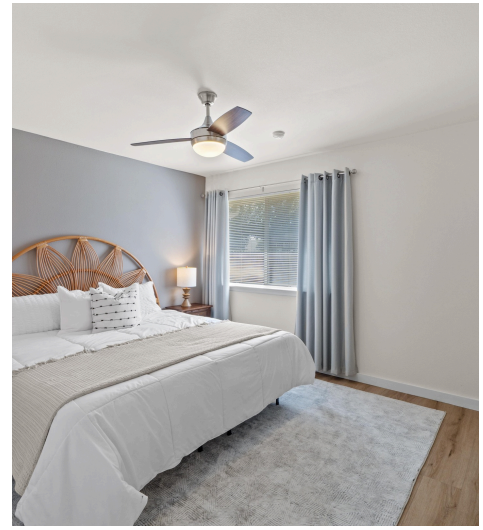

TWIST TOURS

TWIST TOURS

TWIST TOURS

© 2025 TBD. All rights reserved. This floor plan is an approximation of existing structures and features and is provided for convenience only with the permission of the seller. All measurements are approximate and not guaranteed to be exact or to scale. Buyer should perform measurements using their own sources.