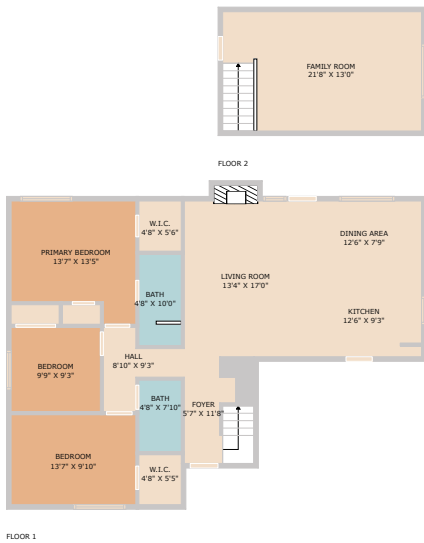

TWIST TOURS

© 2025 TBD. All rights reserved. This floor plan is an approximation of existing structures and features and is provided for convenience only with the permission of the seller. All measurements are approximate and not guaranteed to be exact or to scale. Buyer should perform measurements using their own sources.