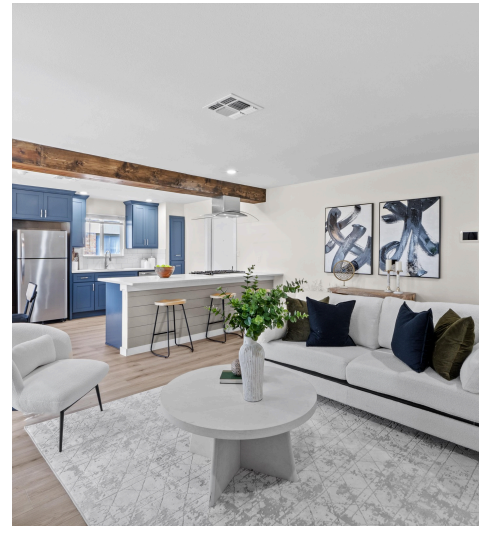

11216 Henge Drive  
Austin, TX 78759

See online or with your mobile device:  
<https://11216hengedrive.mls.tours>

**TWIST TOURS**

**TOTAL: 1438 sq. ft**  
 FLOOR 1: 1156 sq. ft, FLOOR 2: 282 sq. ft  
 EXCLUDED AREAS: FIREPLACE: 10 sq. ft.  
 Floor Plan Created by Cubicase App. Measurements Deemed Highly Reliable But Not Guaranteed.