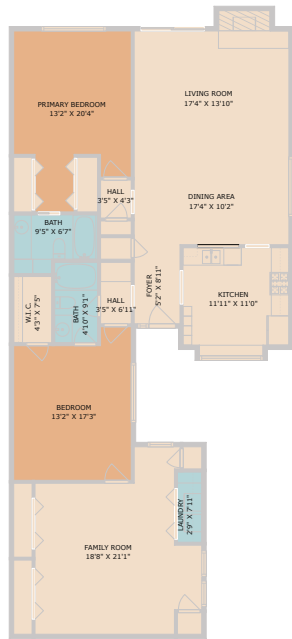

**TWIST
TOURS**

© 2026 331 Enterprises, LLC. All rights reserved. This floor plan is an approximation of existing structures and features and is provided for convenience only with the permission of the seller. All measurements are approximate and not guaranteed to be exact or to scale. Buyer should confirm measurements using their own sources.