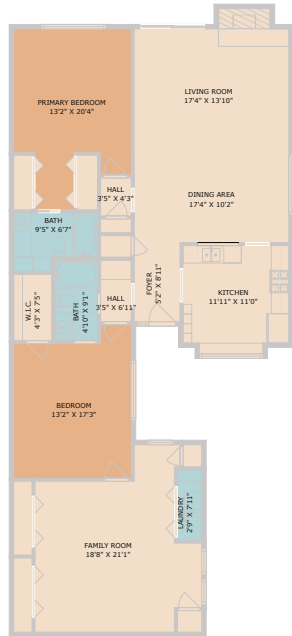

Paula Samford

Broker

📞 512.947.0917

✉️ paulasamford@gmail.com

© 2026 331 Enterprises, LLC. All rights reserved. This floor plan is an approximation of existing structures and features and is provided for convenience only with the permission of the seller. All measurements are approximate and not guaranteed to be exact or to scale. Buyer should confirm measurements using their own sources.