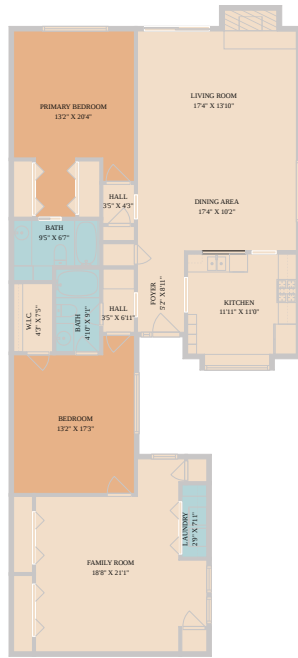

**TWIST
TOURS**

© 2026 331 Enterprises, LLC. All rights reserved. This floor plan is an approximation of existing structures and features and is provided for convenience only with the permission of the seller. All measurements are approximate and not guaranteed to be exact or to scale. Buyer should confirm measurements using their own sources.