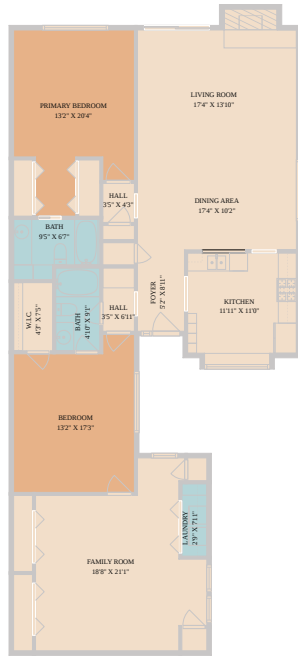

**TWIST
TOURS**

Paula Samford

Broker

📞 512.947.0917

✉️ paulasamford@gmail.com

© 2026 331 Enterprises, LLC. All rights reserved. This floor plan is an approximation of existing structures and features and is provided for convenience only with the permission of the seller. All measurements are approximate and not guaranteed to be exact or to scale. Buyer should confirm measurements using their own sources.