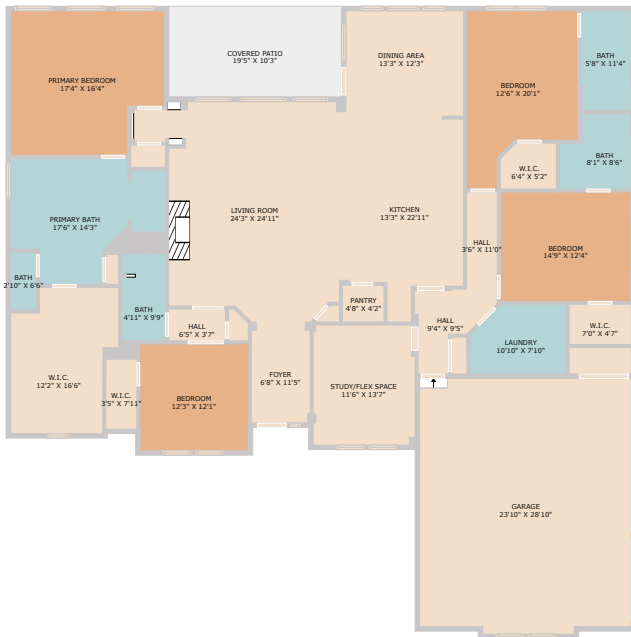

© 2025 331 Enterprises, LLC. All rights reserved. This floor plan is an approximation of existing structures and features and is provided for convenience only with the permission of the seller. All measurements are approximate and not guaranteed to be exact or to scale. Buyer should confirm measurements using their own sources.