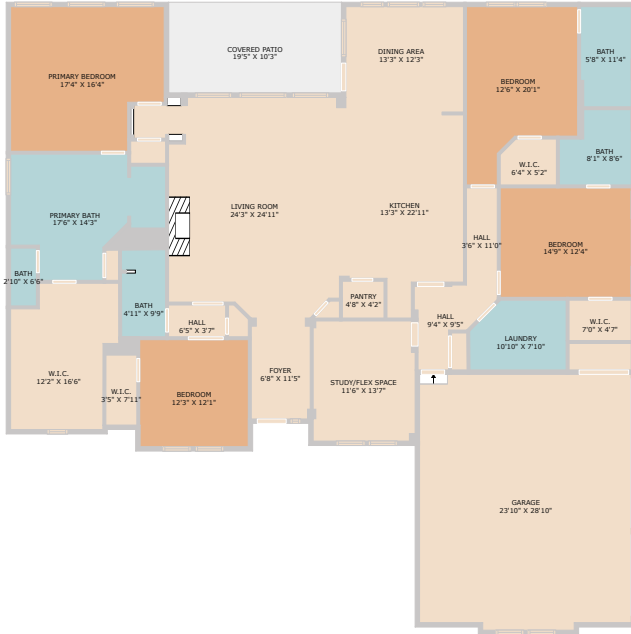

Brian James Burka

Realtor

📞 512-496-9042

✉️ Brian.burka@compass.com

CARTER
PICONE
group

© 2025 331 Enterprises, LLC. All rights reserved. This floor plan is an approximation of existing structures and features and is provided for convenience only with the permission of the seller. All measurements are approximate and not guaranteed to be exact or to scale. Buyer should confirm measurements using their own sources.