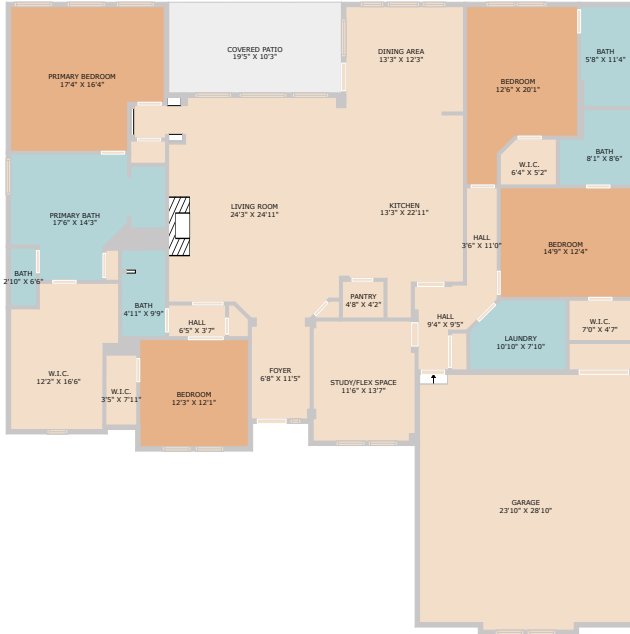

Brian James Burka

Realtor

📞 512-496-9042

✉️ Brian.burka@compass.com

CARTER
PICONE
group

© 2025 TBD. All rights reserved. This floor plan is an approximation of existing structures and features and is provided for convenience only with the permission of the seller. All measurements are approximate and not guaranteed to be exact or to scale. Buyer should confirm measurements using their own sources.