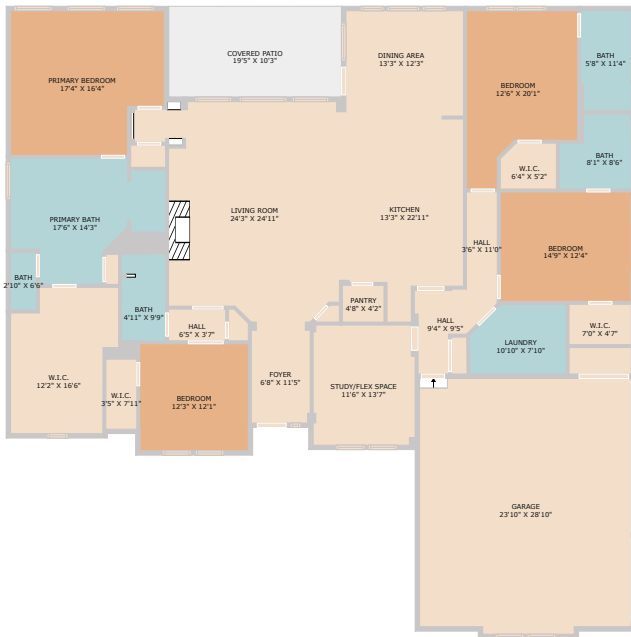

TWIST TOURS

© 2025 TBD. All rights reserved. This floor plan is an approximation of existing structures and features and is provided for convenience only with the permission of the seller. All measurements are approximate and not guaranteed to be exact or to scale. Buyer should confirm measurements using their own sources.