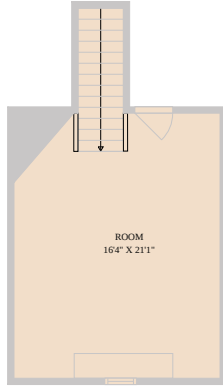

TWIST TOURS