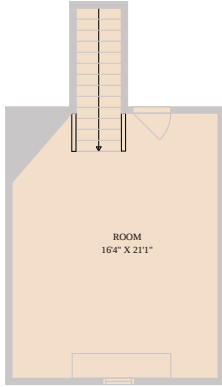

TWIST TOURS