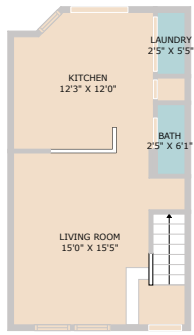

TWIST TOURS