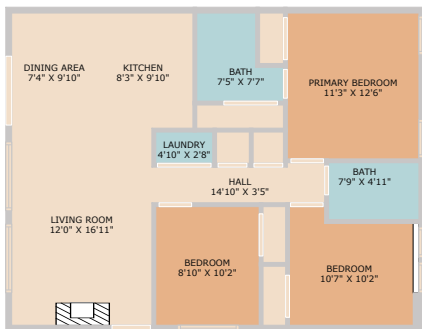

TWIST TOURS