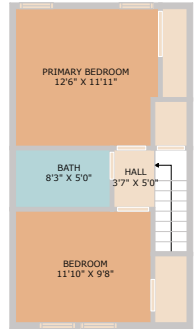

TWIST TOURS