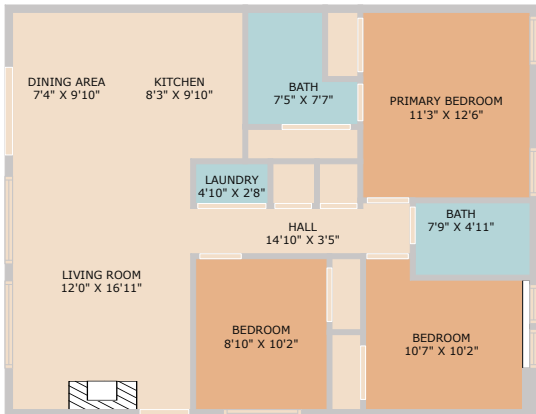

TWIST TOURS