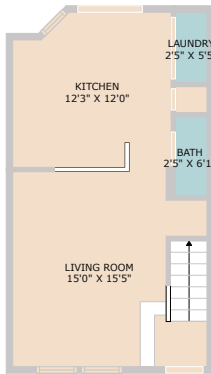

TWIST TOURS

TWIST TOURS

FLOOR 1

TWIST TOURS

TWIST TOURS

© 2025 TBD. All rights reserved. This floor plan is an approximation of existing structures and features and is provided for convenience only with the permission of the seller. All measurements are approximate and not guaranteed to be exact or to scale. Buyer should measure using their own sources.