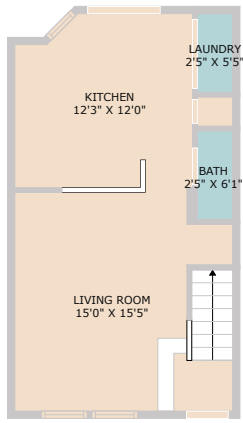

TWIST TOURS