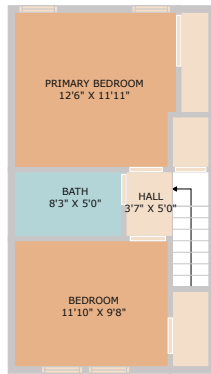

FLOOR 2

TWIST TOURS