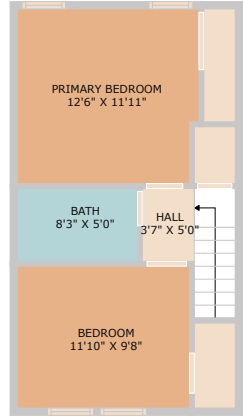

TWIST TOURS