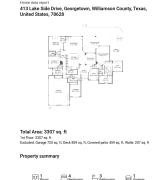

**TWIST
TOURS**

© 2026 331 Enterprises, LLC. All rights reserved. This floor plan is an approximation of existing structures and features and is provided for convenience only with the permission of the seller. All measurements are approximate and not guaranteed to be exact or to scale. Buyer should confirm measurements using their own sources.