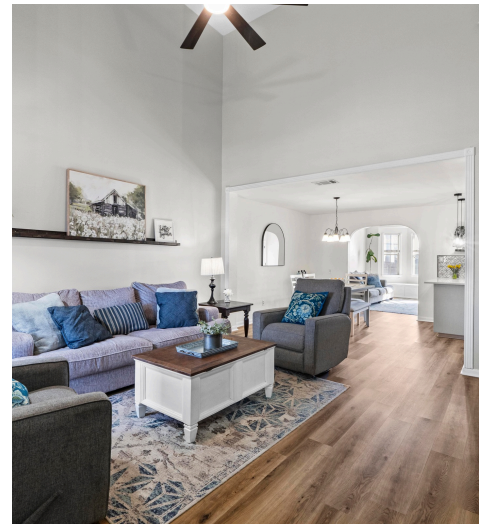

600 DeerCreek Lane
Leander, TX 78641

See online or with your mobile device:
<https://www.600DeerCreekLane.com>

TWIST TOURS

Floor Plan Created By Cubicasa App. Measurements Deemed Highly Reliable But Not Guaranteed.