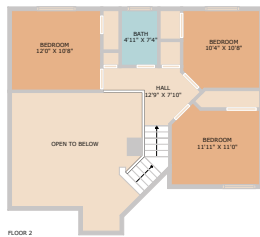

TWIST TOURS

TWIST TOURS