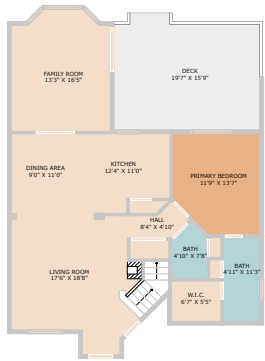

TWIST TOURS

TWIST TOURS

TWIST TOURS

© 2025 TBD. All rights reserved. This floor plan is an approximation of existing structures and features and is provided for convenience only with the permission of the seller. All measurements are approximate and not guaranteed to be exact or to scale. Buyer should confirm measurements using their own sources.