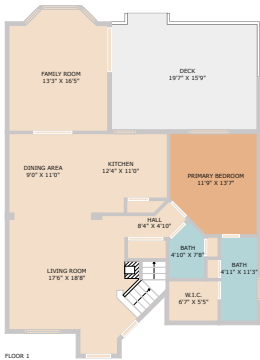

TWIST TOURS

TWIST TOURS