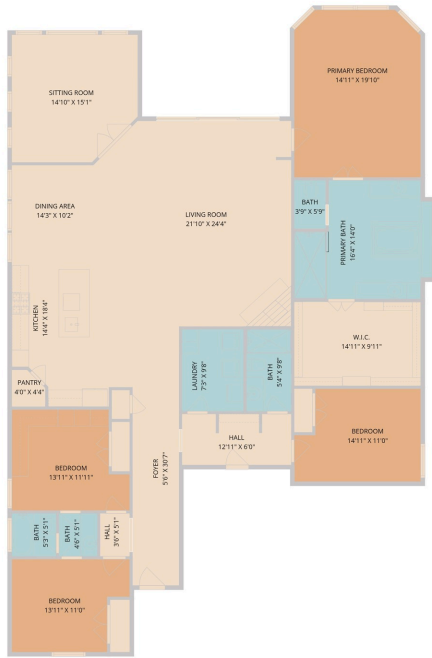

**TWIST
TOURS**

© 2026 331 Enterprises, LLC. All rights reserved. This floor plan is an approximation of existing structures and features and is provided for convenience only with the permission of the seller. All measurements are approximate and not guaranteed to be exact or to scale. Buyer should confirm measurements using their own sources.