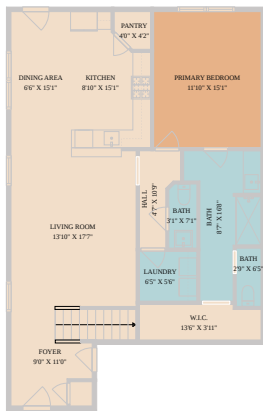

TWIST TOURS