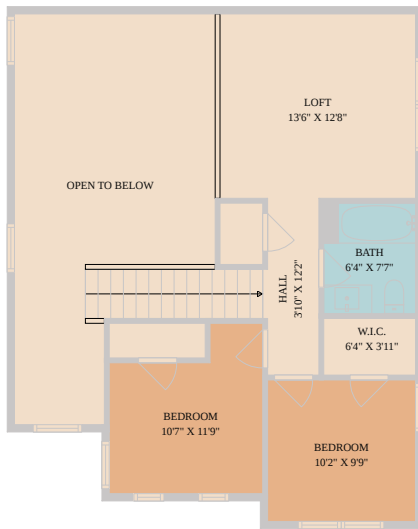

**TWIST
TOURS**