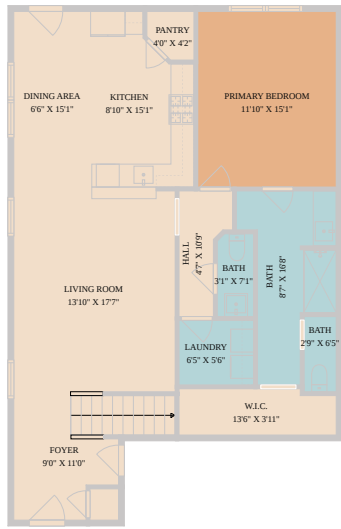

**TWIST
TOURS**

**TWIST
TOURS**

**TWIST
TOURS**

© 2026 331 Enterprises, LLC. All rights reserved. This floor plan is an approximation of existing structures and features and is provided for convenience only with the permission of the seller. All measurements are approximate and not guaranteed to be exact or to scale. Buyer should confirm measurements using their own sources.