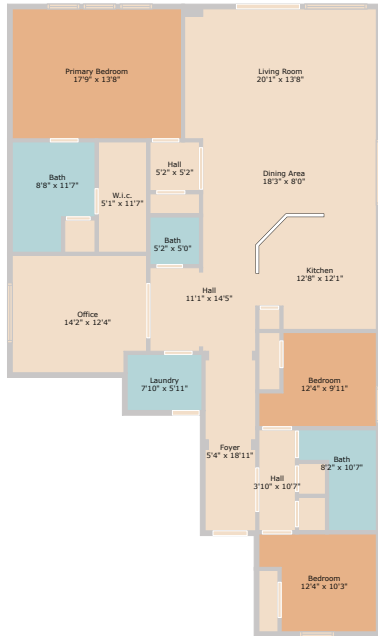

Clear Sail Crew

📞 512-333-0990

✉️ crew@clearsailrealty.com

🌐 <https://clearsailrealty.com>

© 2024 TBD. All rights reserved. This floor plan is an approximation of existing structures and features and is provided for convenience only with the permission of the seller. All measurements are approximate and not guaranteed to be exact or to scale. Buyer should confirm measurements using their own sources.