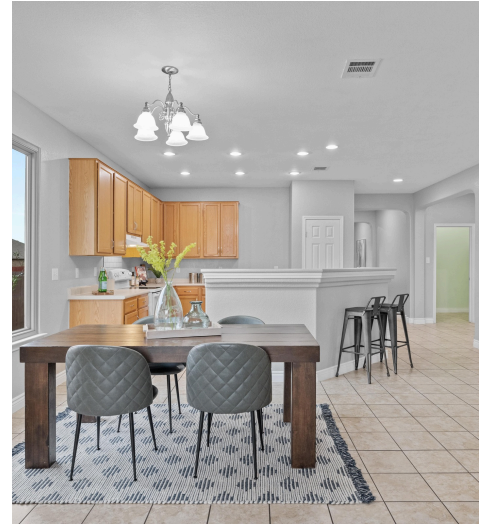

Clear Sail Crew

📞 512-333-0990

✉️ crew@clearsailrealty.com

🌐 <https://clearsailrealty.com>

© 2024 TBD. All rights reserved. This floor plan is an approximation of existing structures and features and is provided for convenience only with the permission of the seller. All measurements are approximate and not guaranteed to be exact or to scale. Buyer should confirm measurements using their own sources.