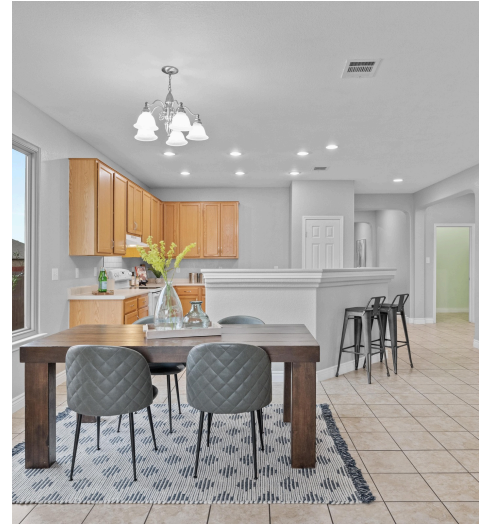

Clear Sail Crew

📞 512-333-0990

✉️ crew@clearsailrealty.com

🌐 <https://clearsailrealty.com>

© 2024 TBD. All rights reserved. This floor plan is an approximation of existing structures and features and is provided for convenience only with the permission of the seller. All measurements are approximate and not guaranteed to be exact or to scale. Buyer should confirm measurements using their own sources.