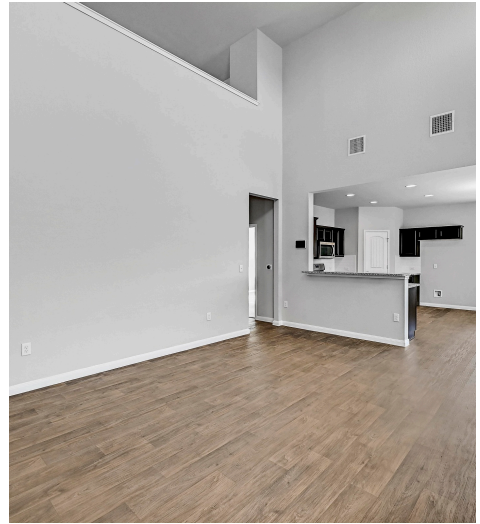

14129 Macquarie Drive
Pflugerville, TX 78660

See online or with your mobile device:
<https://14129macquariedrive.mls.tours>

Jie Luo

Realtor

📞 512-318-6116

✉️ jie@realinternational.com