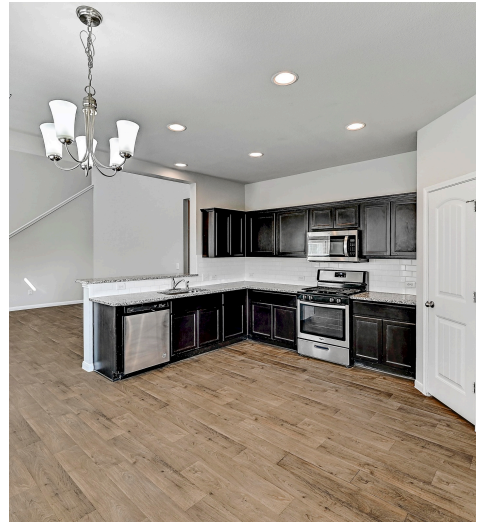

14129 Macquarie Drive
Pflugerville, TX 78660

See online or with your mobile device:
<https://14129macquariedrive.mls.tours>

Jie Luo

Realtor

📞 512-318-6116

✉️ jie@realinternational.com