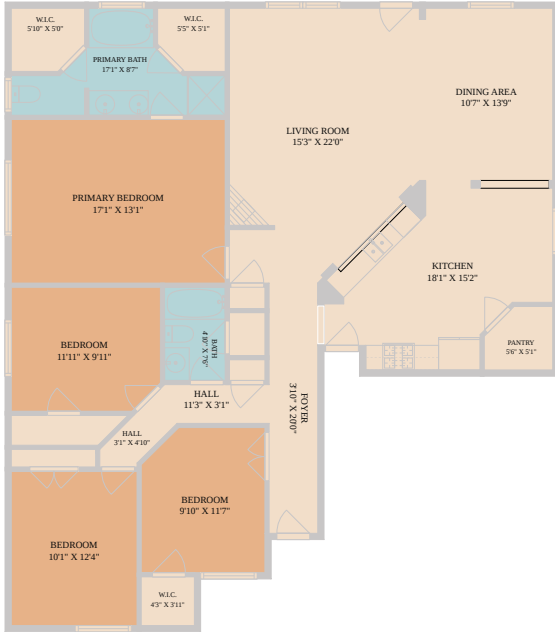

**TWIST
TOURS**

Mike & Chrissy Caputo

Broker/ Owner

📞 512-748-4650

✉️ chrissy@austinsummitgroup.com

🌐 www.austinsummitgroup.com/

© 2026 331 Enterprises, LLC. All rights reserved. This floor plan is an approximation of existing structures and features and is provided for convenience only with the permission of the seller. All measurements are approximate and not guaranteed to be exact or to scale. Buyer should confirm measurements using their own sources.