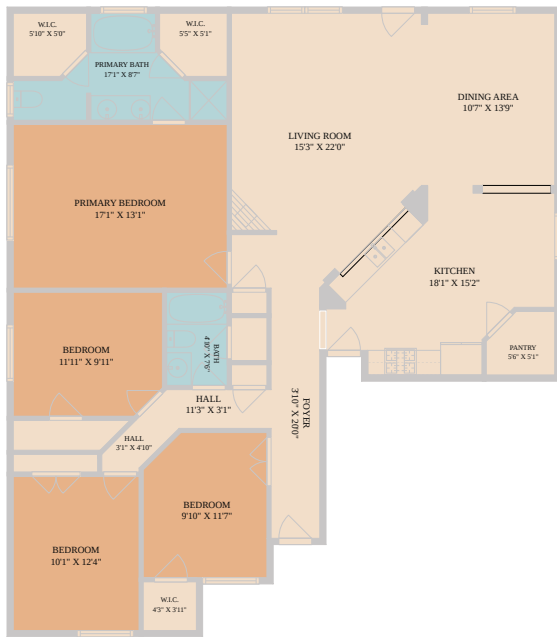

**TWIST
TOURS**