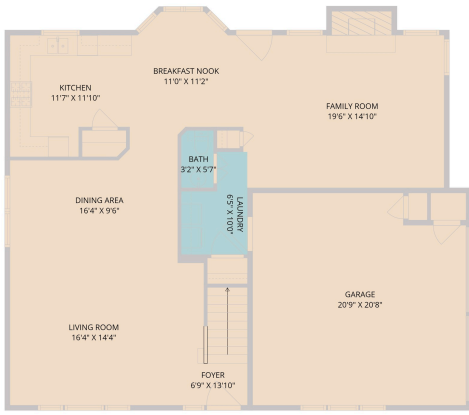

TWIST TOURS