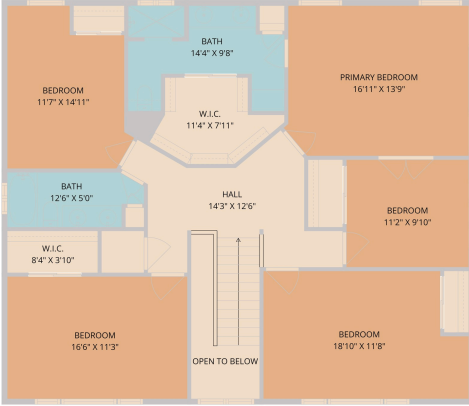

TWIST TOURS