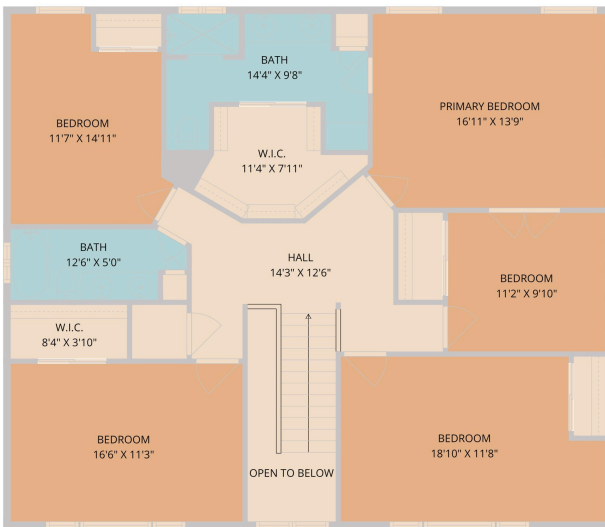

TWIST TOURS