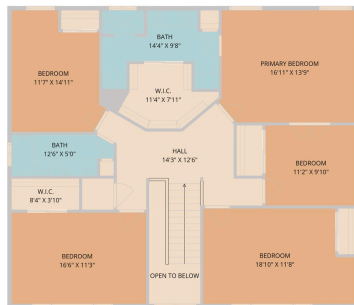

TWIST TOURS

1ST FLOOR

2ND FLOOR