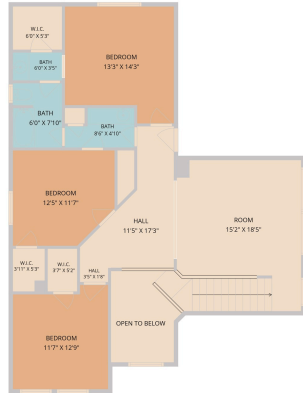

TWIST TOURS