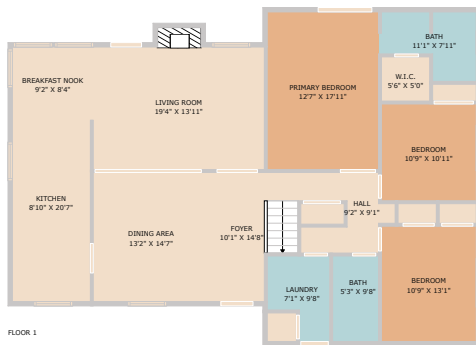

TWIST TOURS

FLOOR 2

FLOOR 1