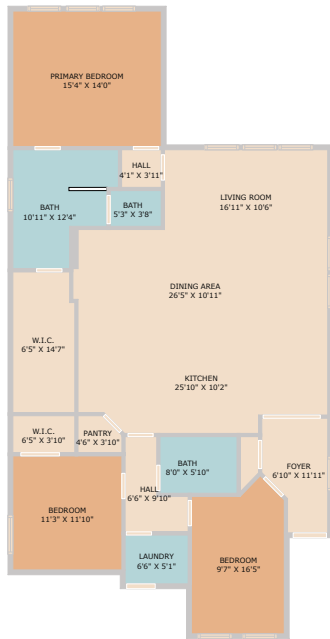

© 2025 TBD. All rights reserved. This floor plan is an approximation of existing structures and features and is provided for convenience only with the permission of the seller. All measurements are approximate and not guaranteed to be exact or to scale. Buyer should confirm measurements using their own sources.