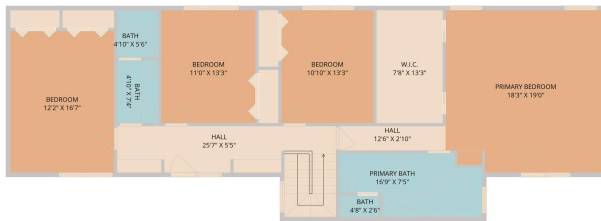

TWIST TOURS