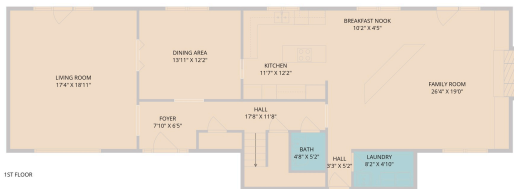

1ST FLOOR

TWIST TOURS