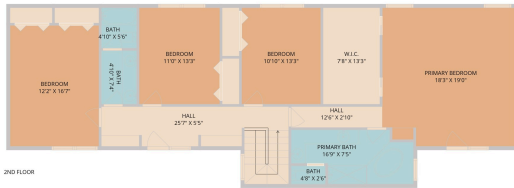

TWIST TOURS

TWIST TOURS

2ND FLOOR

1ST FLOOR

TWIST TOURS

Ray Day

Broker

(512)496-3725

ray@bluewataustin.com

www.bluewataustin.com

© 2026 331 Enterprises, LLC. All rights reserved. This floor plan is an approximation of existing structures and features and is provided for convenience only with the permission of the seller. All measurements are approximate and not guaranteed to be exact or to scale. Buyer should confirm measurements using their own sources.