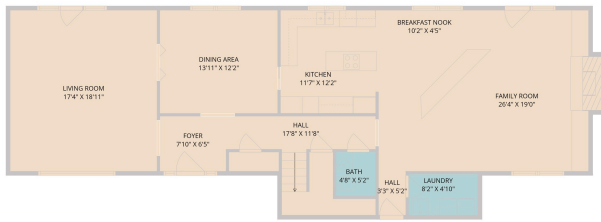

TWIST TOURS