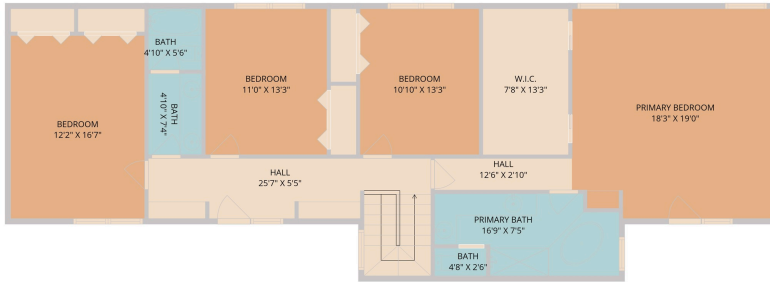

TWIST TOURS