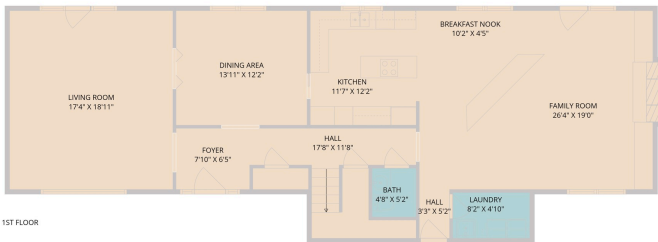

1ST FLOOR

TWIST TOURS