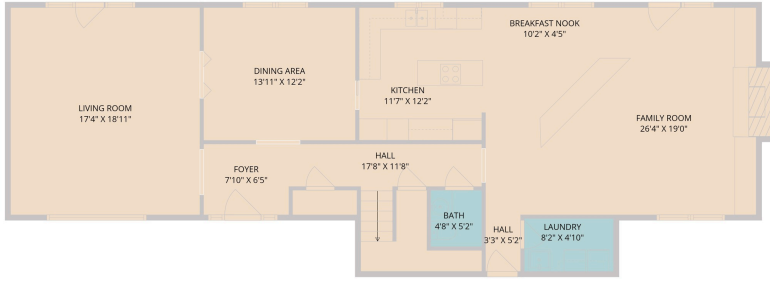

TWIST TOURS

TWIST TOURS

2ND FLOOR

1ST FLOOR

TWIST TOURS

© 2026 331 Enterprises, LLC. All rights reserved. This floor plan is an approximation of existing structures and features and is provided for convenience only with the permission of the seller. All measurements are approximate and not guaranteed to be exact or to scale. Buyer should confirm measurements using their own sources.