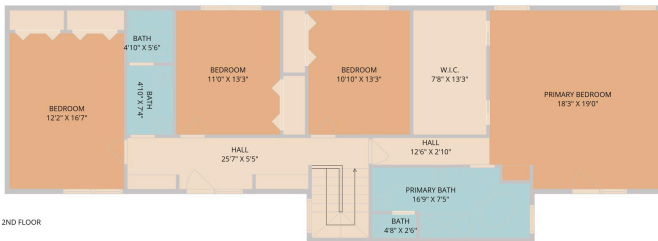

TWIST TOURS

2ND FLOOR