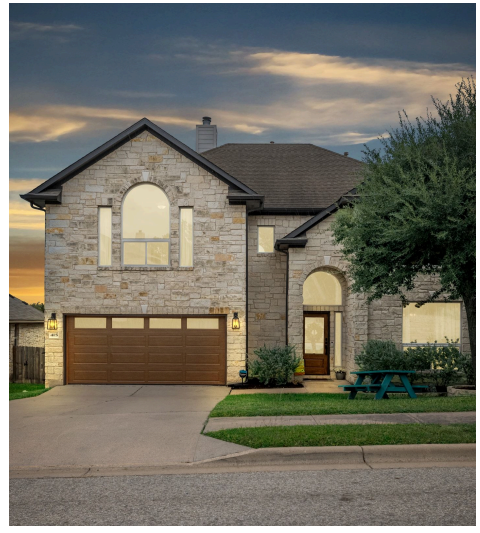

415 Clear Creek Cove
Cedar Park, TX 78613

See online or with your mobile device:
<https://415clearcreekcove.mls.tours>

TWIST TOURS

Plan Not Created by Custom App. Measurements Subject to Change. Subject to Site Conditions.