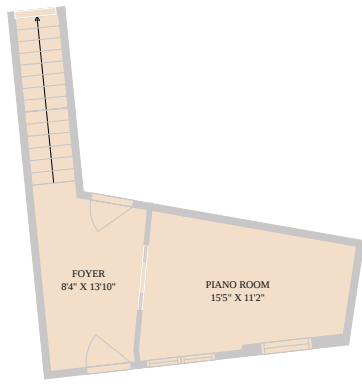

TWIST
TOURS