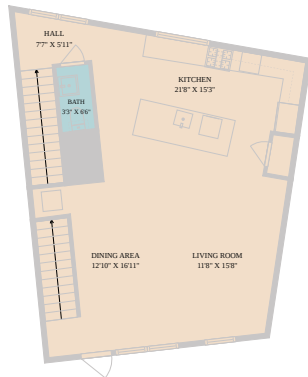

TWIST
TOURS