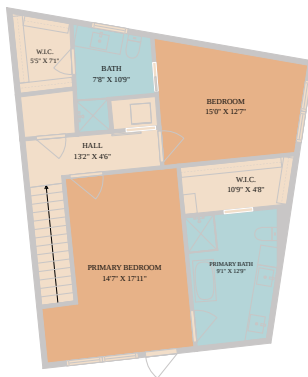

TWIST
TOURS