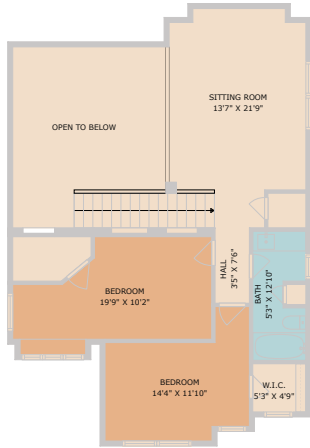

**TWIST
TOURS**