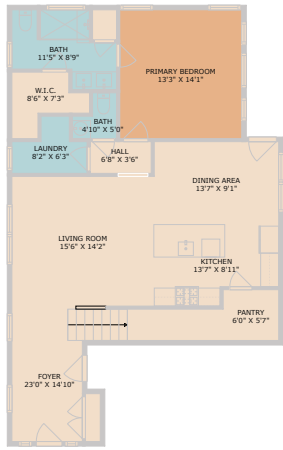

**TWIST
TOURS**