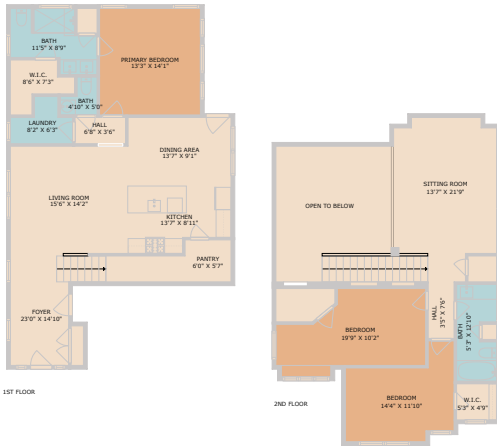

**TWIST
TOURS**