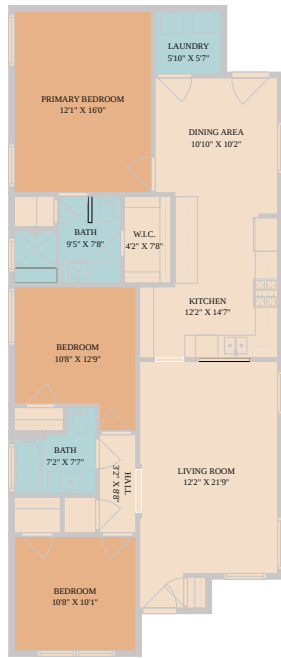

**TWIST
TOURS**