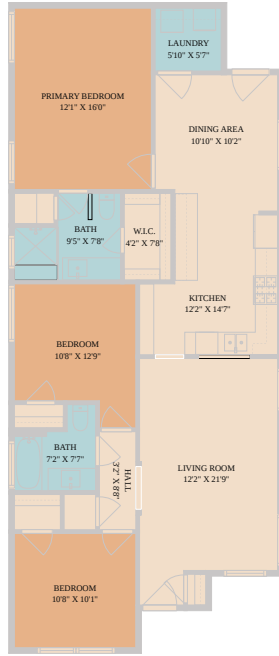

**TWIST
TOURS**

George Kiefer

Broker-Owner

📞 512-970-0709

✉️ georgekiefer@gmail.com

🌐 www.thekiefergroup.com/

the kiefer group
REAL ESTATE

© 2026 331 Enterprises, LLC. All rights reserved. This floor plan is an approximation of existing structures and features and is provided for convenience only with the permission of the seller. All measurements are approximate and not guaranteed to be exact or to scale. Buyer should confirm measurements using their own sources.