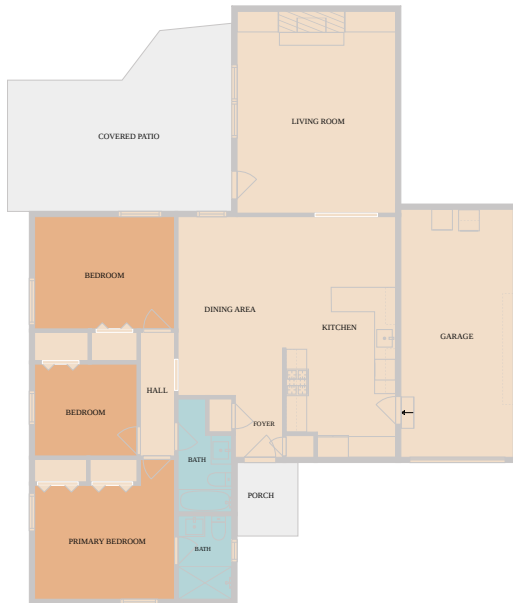

**TWIST
TOURS**

**TWIST
TOURS**