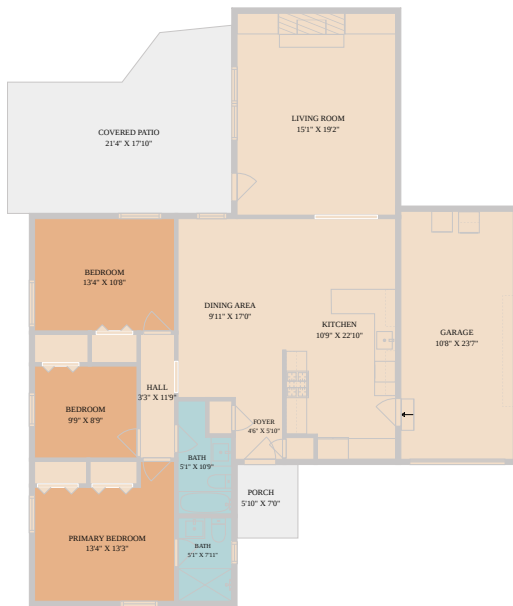

**TWIST
TOURS**

**TWIST
TOURS**