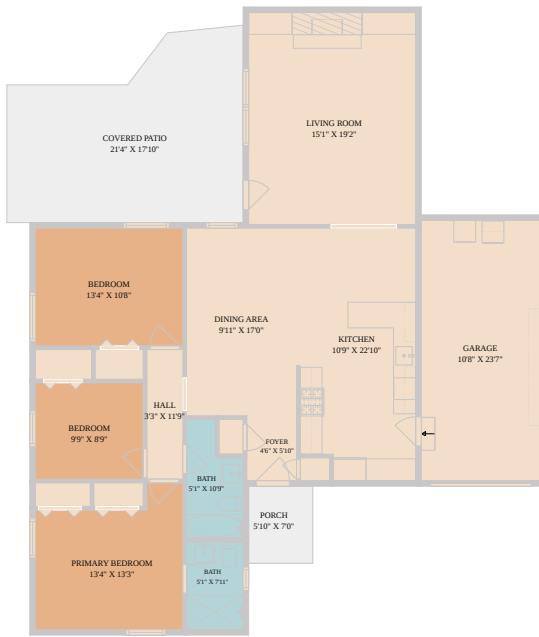

**TWIST
TOURS**

**TWIST
TOURS**

© 2026 331 Enterprises, LLC. All rights reserved. This floor plan is an approximation of existing structures and features and is provided for convenience only with the permission of the seller. All measurements are approximate and not guaranteed to be exact or to scale. Buyer should confirm measurements using their own sources.