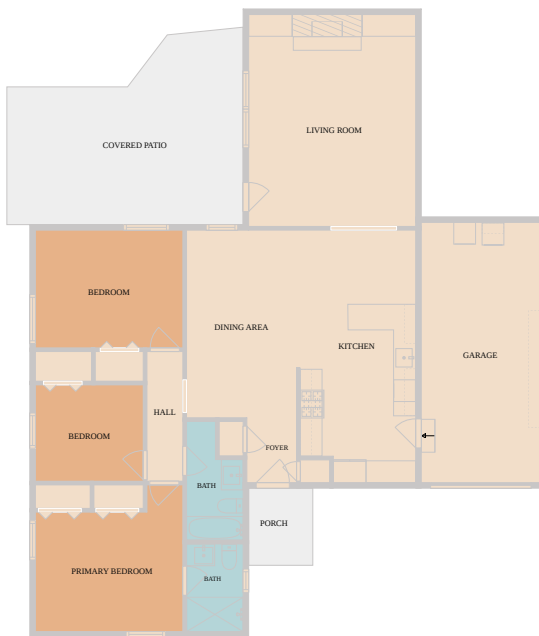

**TWIST
TOURS**