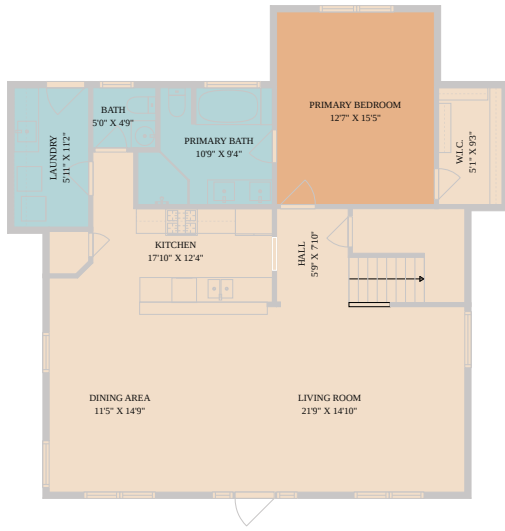

TWIST TOURS

TWIST TOURS

TWIST TOURS

© 2026 331 Enterprises, LLC. All rights reserved. This floor plan is an approximation of existing structures and features and is provided for convenience only with the permission of the seller. All measurements are approximate and not guaranteed to be exact or to scale. Buyer should confirm measurements using their own sources.