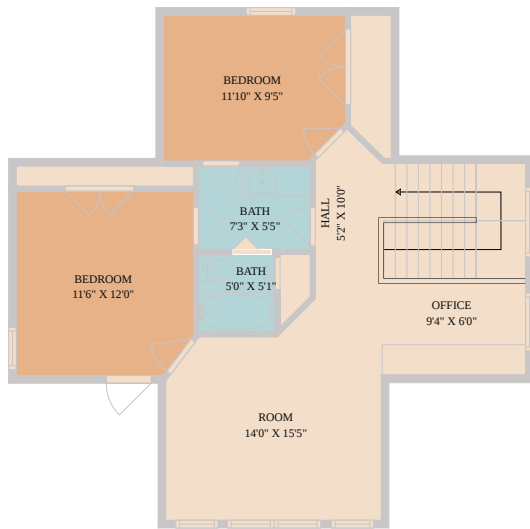

TWIST TOURS

TWIST TOURS